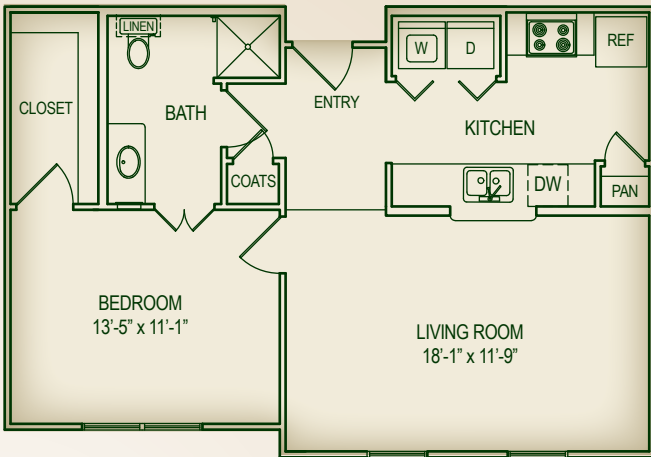

A1

1 Bed • 1 Bath • 700 Sq. Ft.

B1

2 Bed • 2 Bath • 925 Sq. Ft.

B2

2 Bed • 2 Bath • 925 Sq. Ft.

The Finest In Senior Apartment Living

Enjoy a carefree, pampered lifestyle...you've earned it!
Especially designed for seniors age 55 and better!