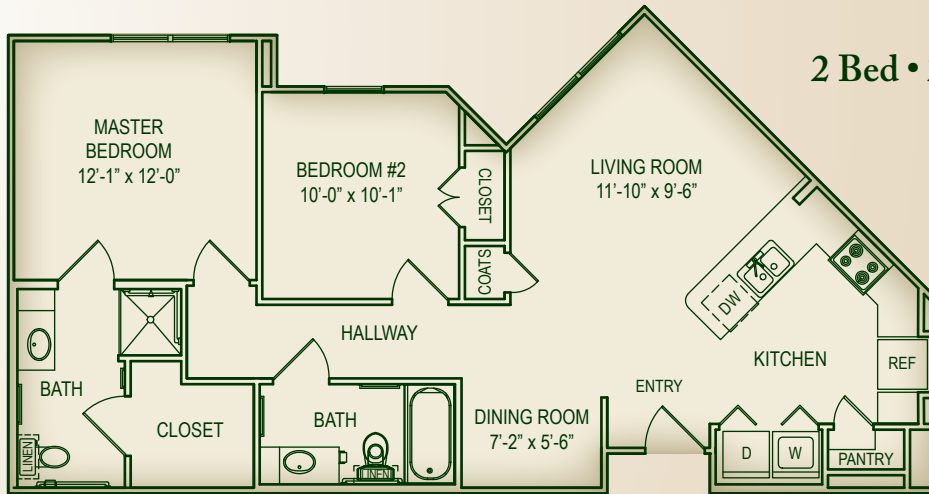

A1

1 Bed • 1 Bath • 700 Sq. Ft.

B1

2 Bed • 2 Bath • 925 Sq. Ft.

B2

2 Bed • 2 Bath • 925 Sq. Ft.

The Finest In Senior Apartment Living

Enjoy a carefree, pampered lifestyle...you've earned it!
Especially designed for seniors age 55 and better!