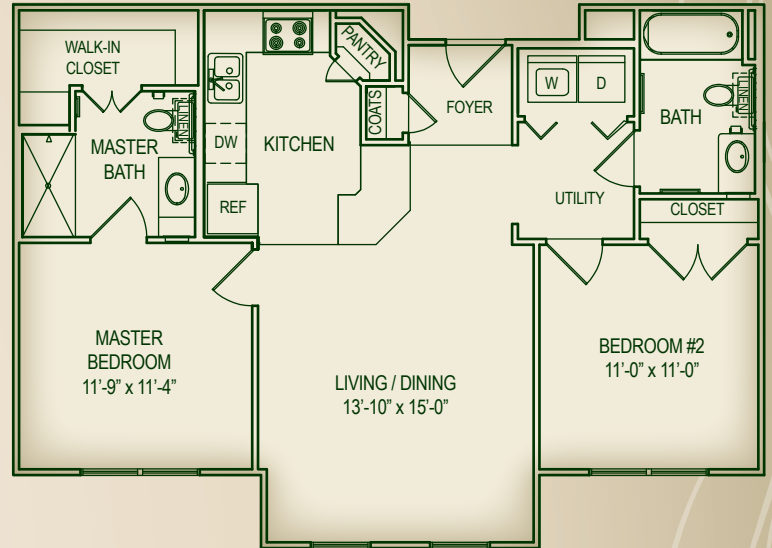

Impeccable Interiors

- 1 and 2 Bedroom Floor Plans
- Fully Equipped Kitchens with Energy Star Appliances
- Full Size Washer/Dryer Connections
- Handicapped Accessible Apartments Available
- Walk-in Closets

A1

1 Bed • 1 Bath • 700 Sq. Ft.

B1

2 Bed • 2 Bath • 925 Sq. Ft.

B2

2 Bed • 2 Bath • 925 Sq. Ft.

The Finest In Senior Apartment Living

Enjoy a carefree, pampered lifestyle...you've earned it!
Especially designed for seniors age 55 and better!