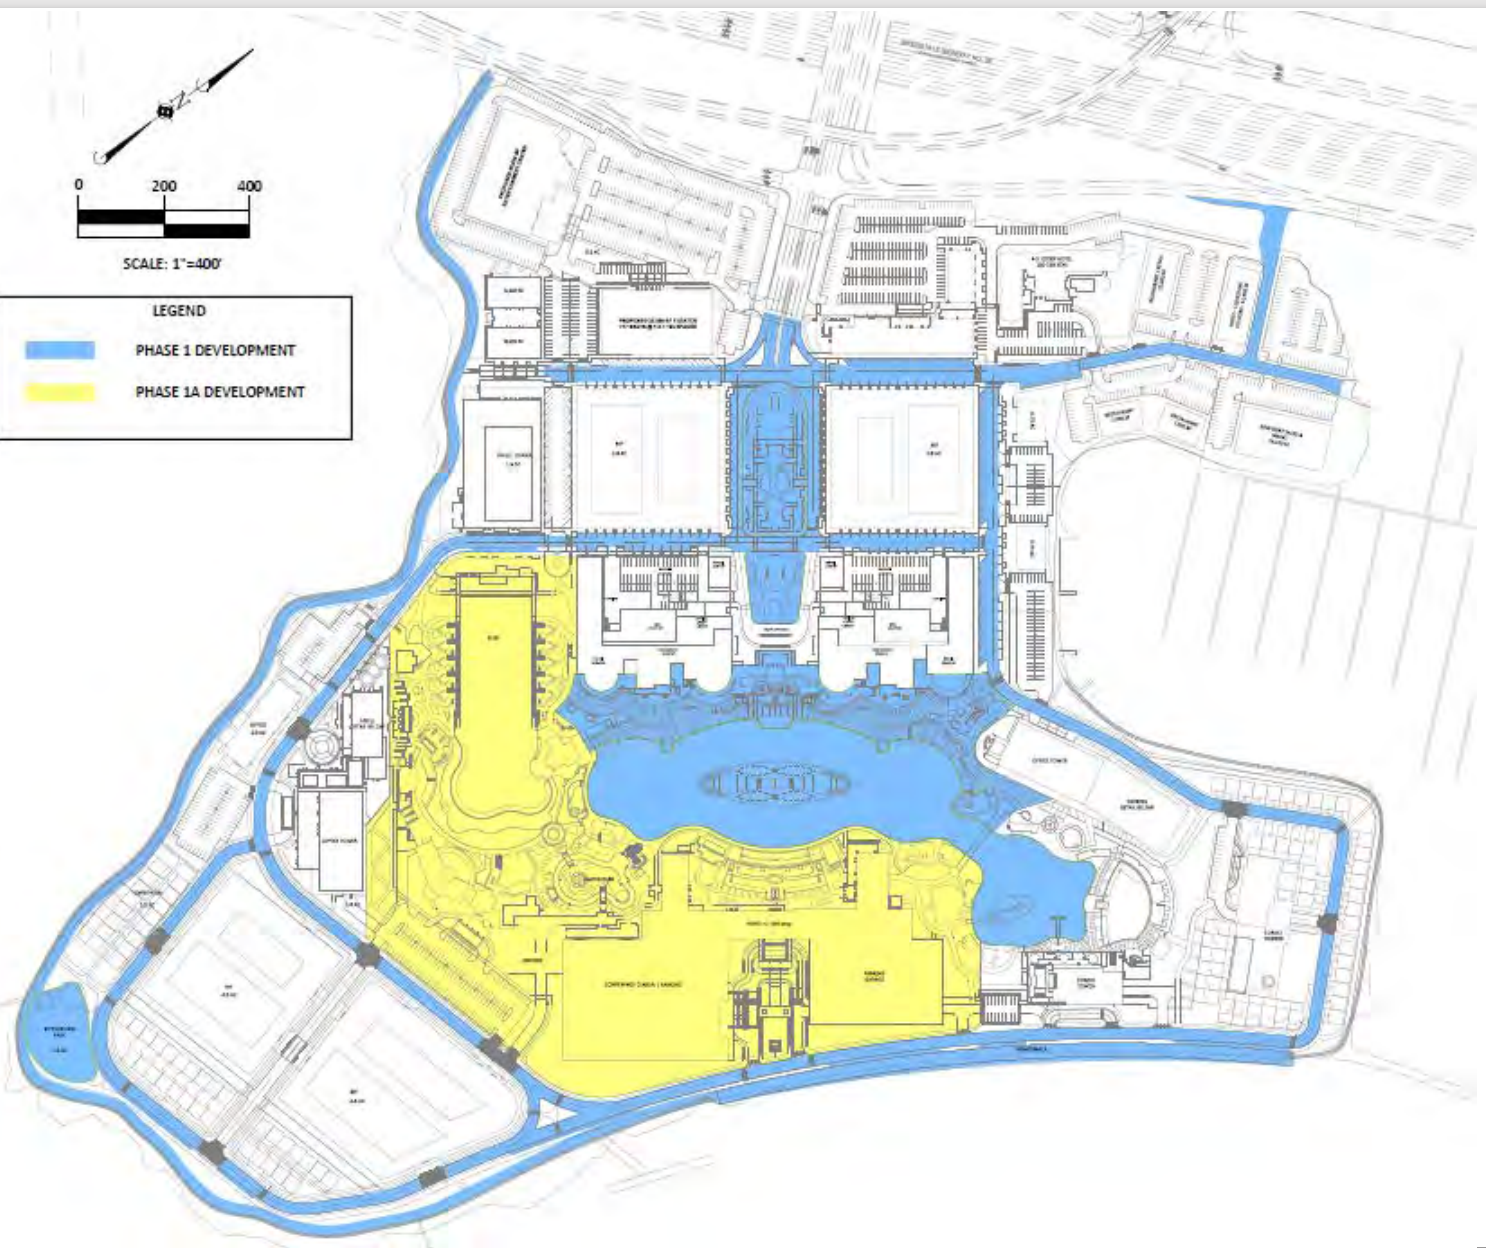

# SAPPHIRE BAY

---

ROWLETT, TX

SCALE: 1"=400'

LEGEND	
	PHASE 1 DEVELOPMENT
	PHASE 1A DEVELOPMENT

# SIMULTANEOUS SEPARATE SKILL-ZONES